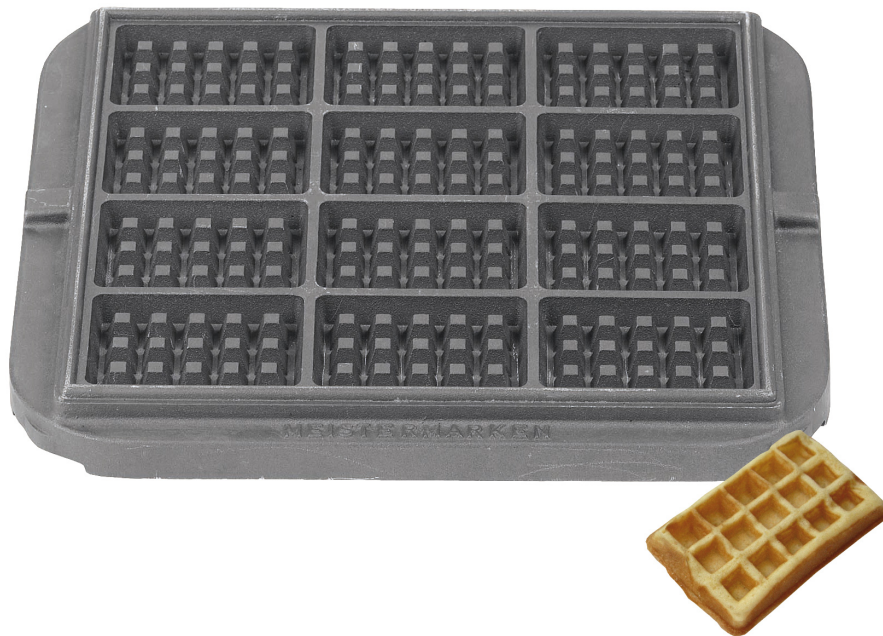

Art.-Nr. 31-40606

Baking Plate Cream Waffle | for  
Tartlet Basic Machine

*Neumärker*<sup>®</sup>

## Description

- non-stick coated aluminium baking plate
- for 12 waffles of 60 x 80 x 25 mm

## Technical data

**Net-weight:** 13 kg

**Number of waffles:** 12