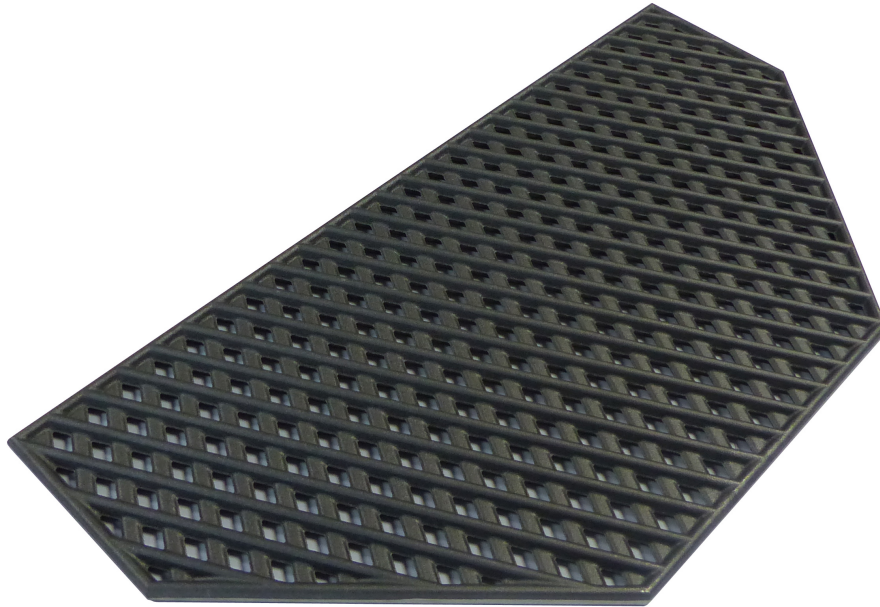

Art.-Nr. 17-80500

Half Cast Iron Grid | for Diamant Grill

Neumärker[®]

Description

Massive cast-iron grid for a perfect branding. The thickness of 15mm of this heavy grate stores the heat ideally and does not cool down when loaded with raw meat. The reversible grill has one side for a diamond-shaped branding and one side for a strip branding.

Technical data

Width x depth x height: 600 x 300 x 15 mm

Net-weight: 7 kg