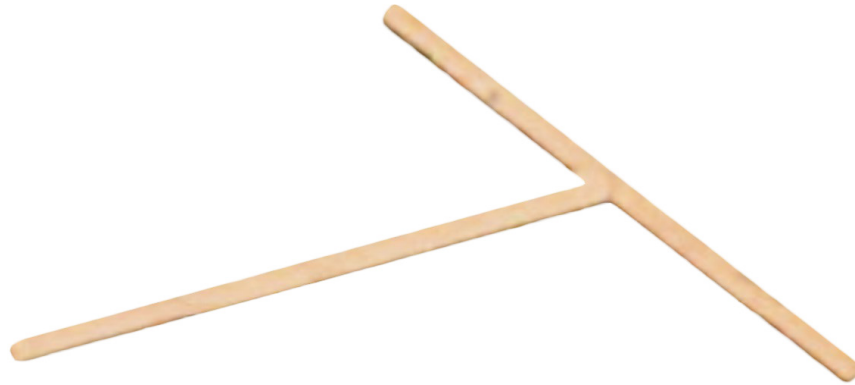

Art.-Nr. 00-90090
Wooden Crêpes Spreader

Description

for even spreading of the dough on the crepes plate

Technical data

Width x depth x height:

200 x 200 x 6 mm